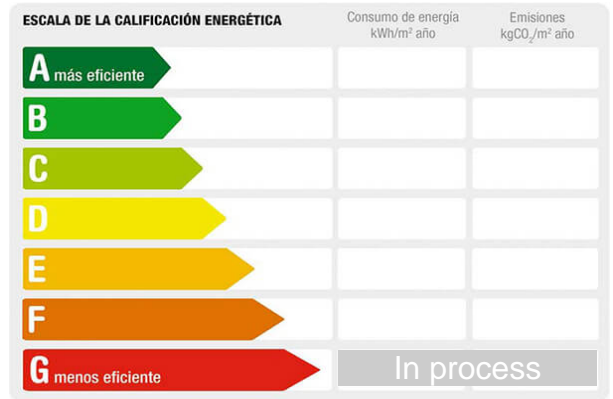

Busco-Casa

C/ Roque, 98
Telde

Phone: 639463394
e-mail: info@busco-casa.net

Reference: **335-7898**
Property type: Office
Sale/rent: For rent
Price: **250 €**
Condition: Good condition

Town: Telde
Province: Las Palmas
Postal code: 35200
Zone: San Gregorio