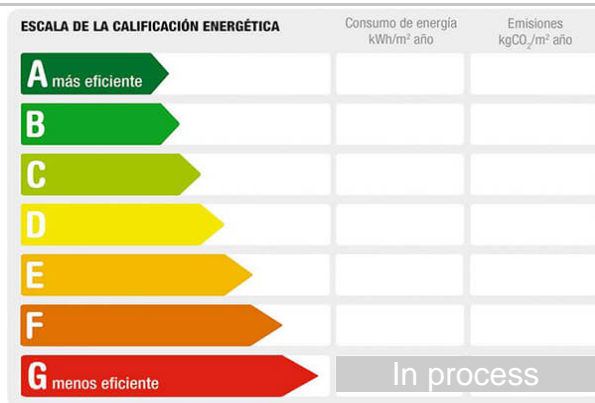

## Busco-Casa

C/ Roque, 98  
Telde

Phone: 639463394  
e-mail: info@busco-casa.net

Reference: **457-111**  
Property type: Commercial  
Sale/rent: For share  
Price: **33.000 €**  
Condition: Buen estado

Town: Telde  
Province: Las Palmas  
Postal code: 35200  
Zone: casco San Gregorio