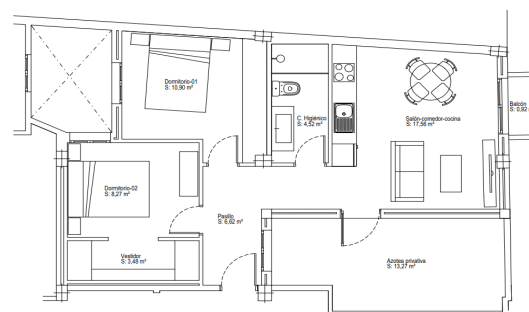

Busco-Casa

C/ Roque, 98
Telde

Phone: 639463394
e-mail: info@busco-casa.net

Reference: **462-20**
Property type: Penthouse
Sale/rent: For sale
Price: **125.000 €**
Condition: Reformed

PLANTA SEGUNDA

Town: Telde
Province: Las Palmas
Postal code: 35200
Zone: San Gregorio